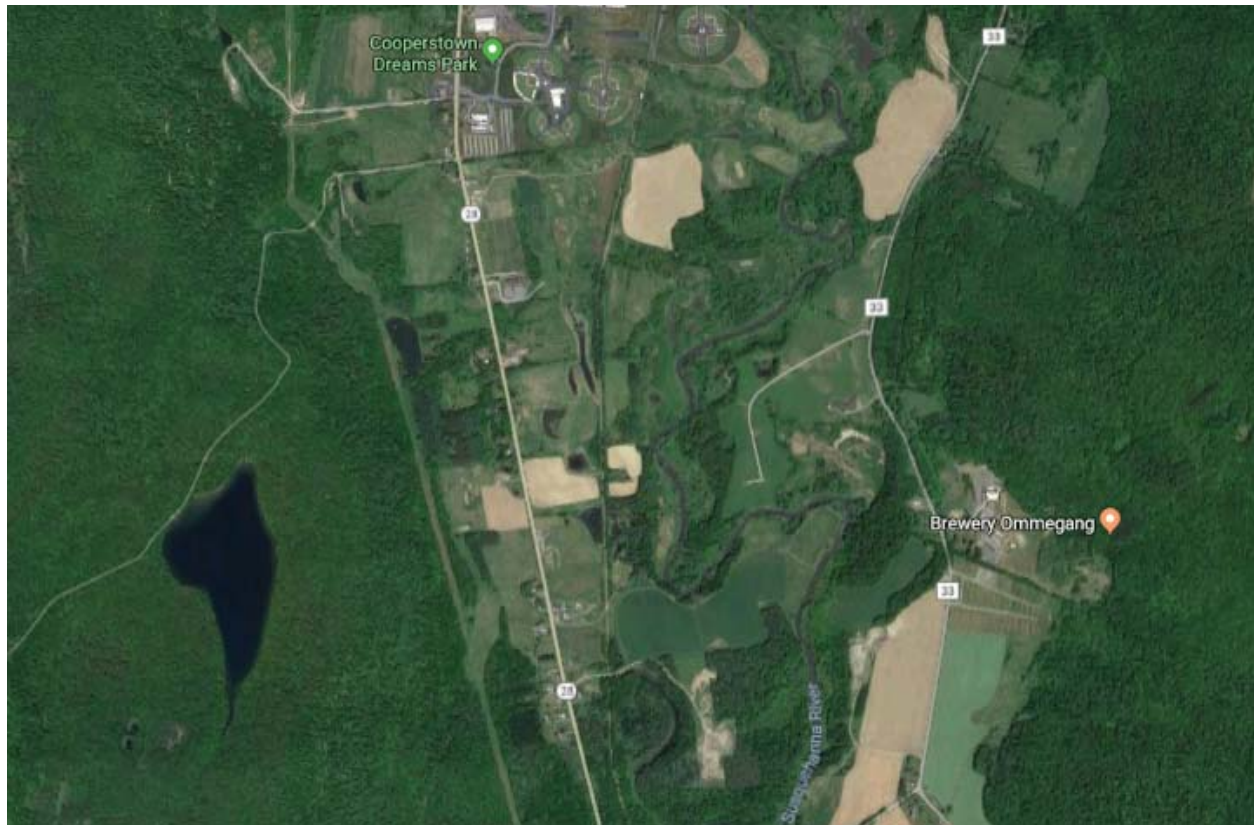

PARKING: *Free parking is available at the bus pickup location, as well as on site at the tour/meeting site for those who do not utilize the provided bus service.*

MAPS:

Tour/Meeting Location: 656 Co Hwy 33 Cooperstown, NY 13326 ([Map](#))