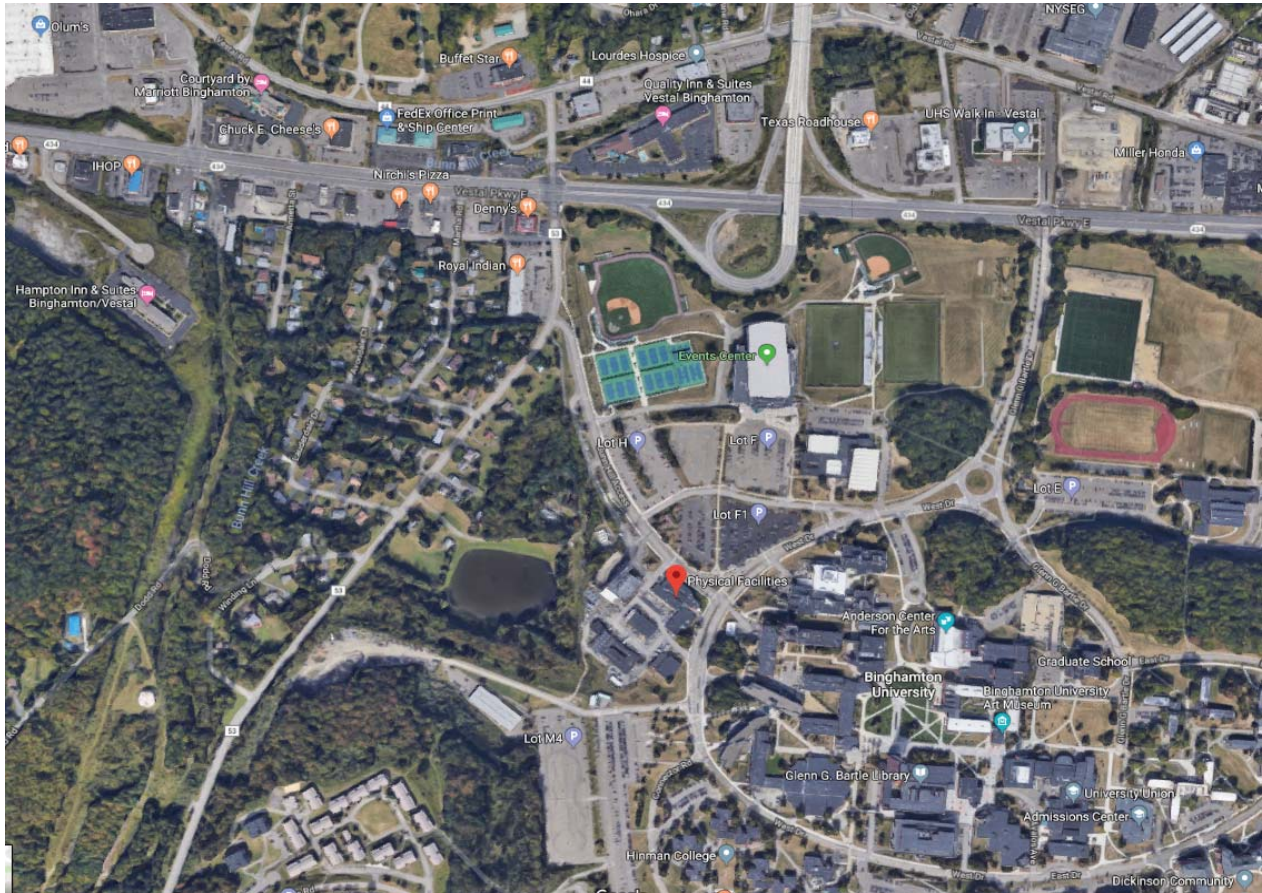

Bus Pickup Location #1: Binghamton University Physical Facilities ([Map](#))
Bunn Hill Access Rd. & West Dr. 4400 Vestal Pkwy E. Binghamton, NY 13902